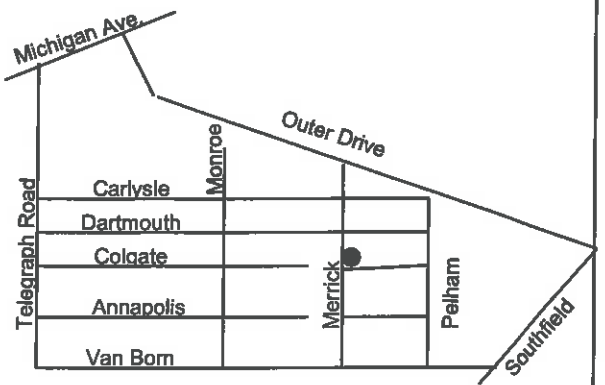

PLEASE NO OUTSIDE COOLERS.

FREE BRACELET REQUIRED TO PURCHASE OR CONSUME ALCOHOLIC BEVERAGES. VALID I.D. REQUIRED